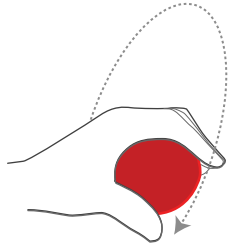

HOW IT WORKS

TWIST

Rotating the SoftRemote allows users to select between a variety of actions.